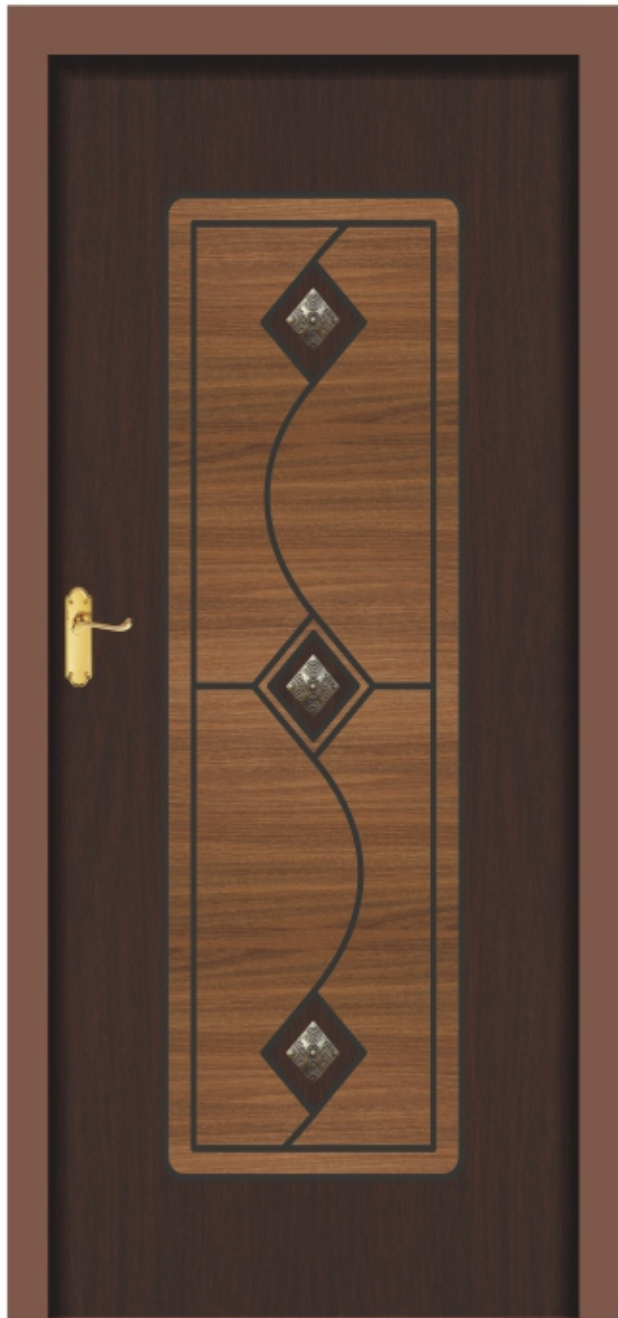

ROYAL DIGITAL MEMBRANE DOORS

AMD
04