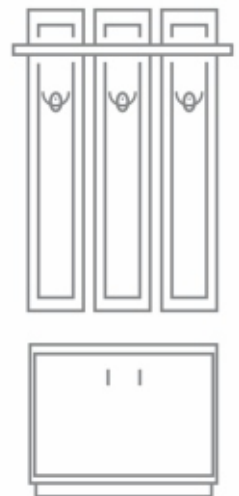

AN ISO 9001:2015 CERTIFIED COMPANY

LUXURY MEMBRANE DOORS

DESIGN AVAILABLE IN TWO COLOUR SHADES

TIGER TIK

ROSE WOOD