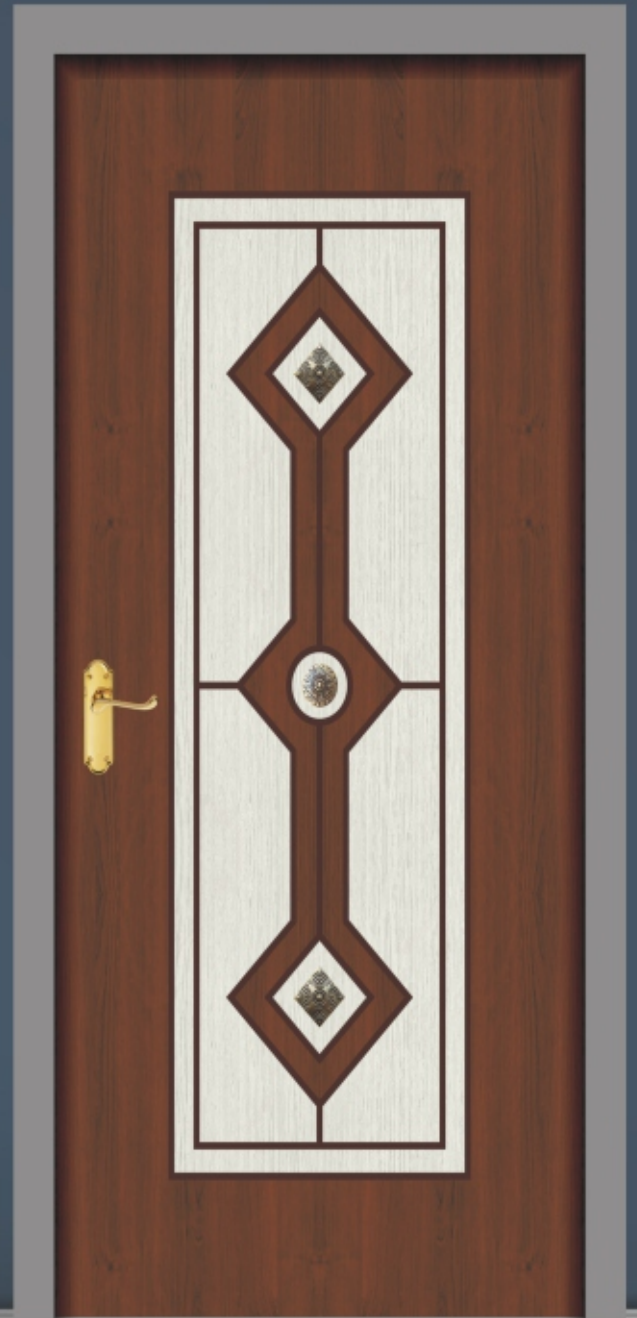

AN ISO 9001:2015 CERTIFIED COMPANY