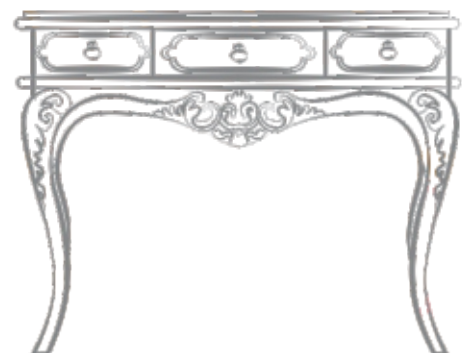

ASTHA^{TM}
DIGITAL DOOR

AN ISO 9001:2015 CERTIFIED COMPANY

PREMIUM DIGITAL LAMINATED DOORS

AD
23

AD
24