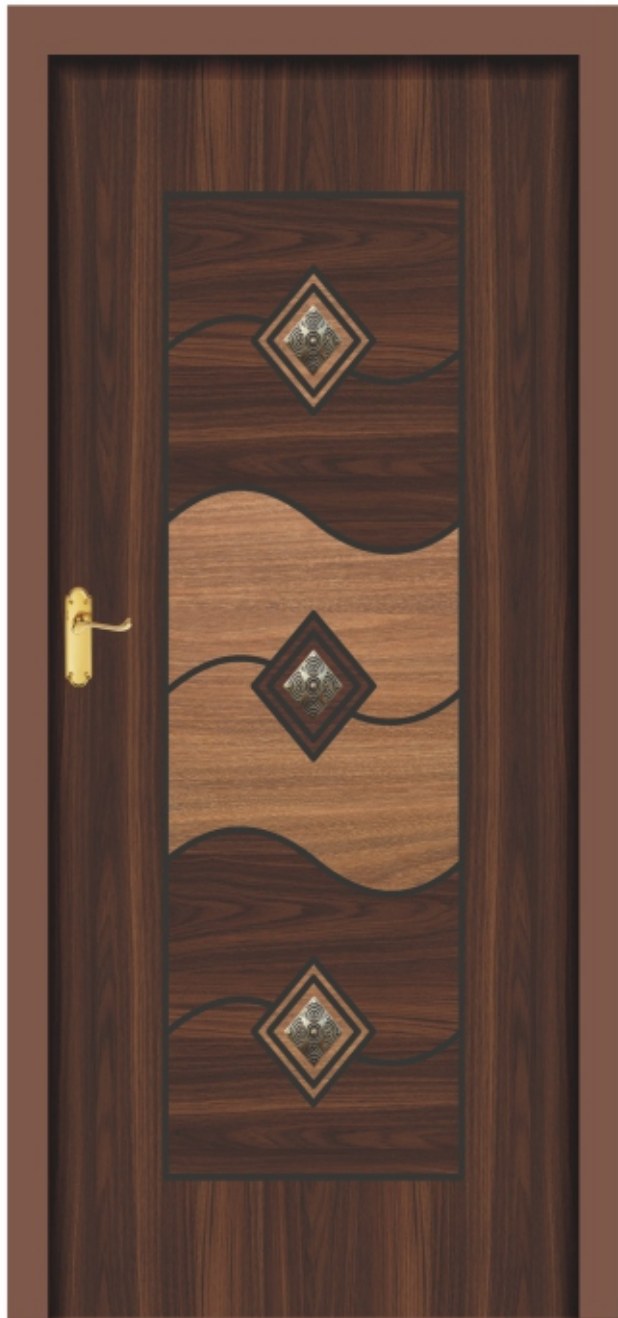

ROYAL DIGITAL MEMBRANE DOORS

AMD
02