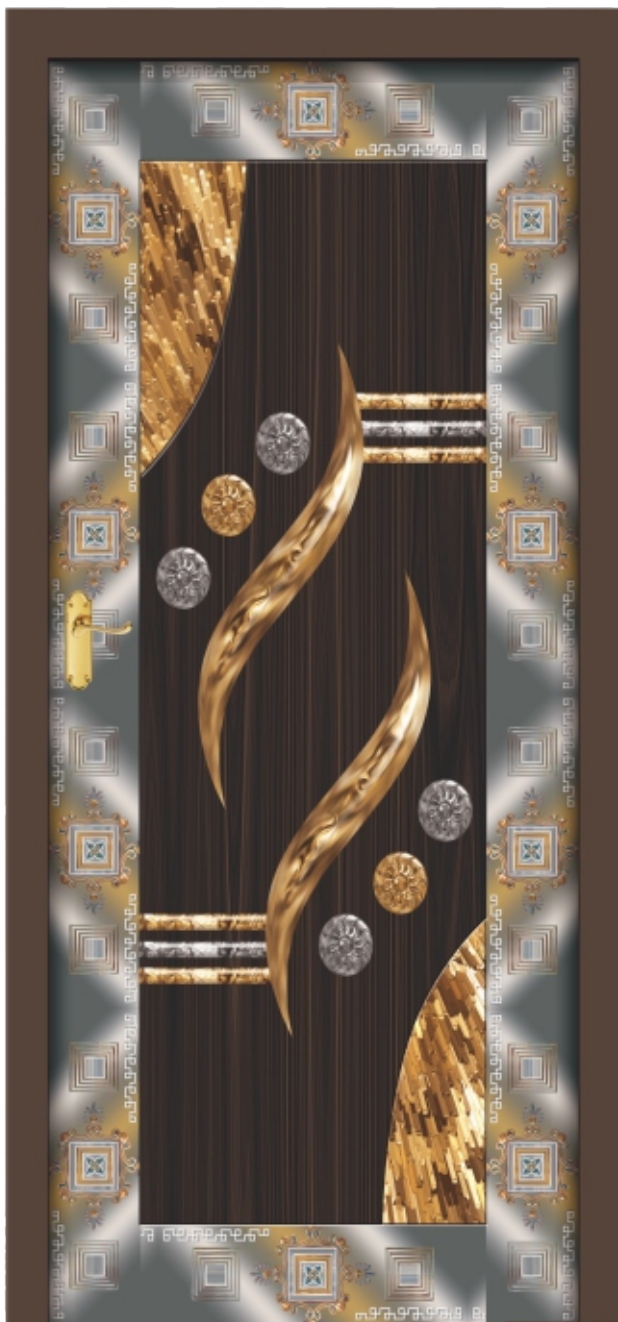

PREMIUM DIGITAL LAMINATED DOORS

AD
15